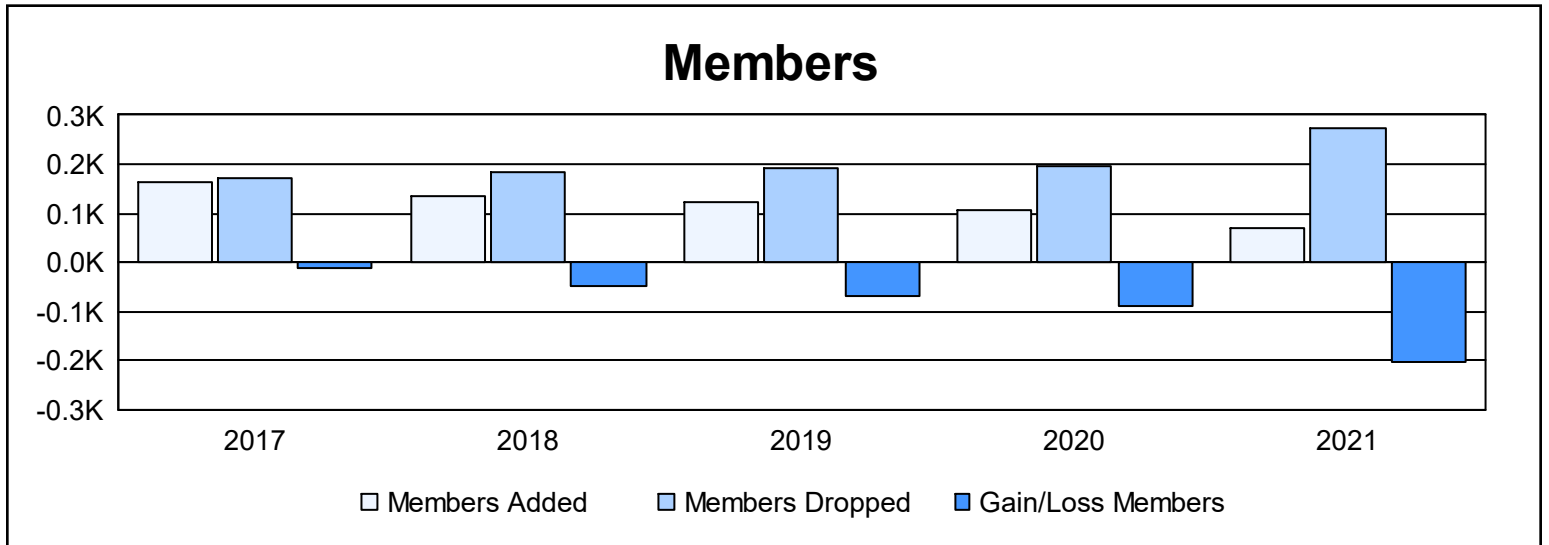

Year	New Clubs	Dropped Clubs	Gain/ Loss Clubs	New Members	Charter Members	Reinstate Members	Transfer Members	Total Member Added	Total Members Dropped	Gain/ Loss Members
2016-2017	0	0	0	140	0	4	19	163	173	-10
2017-2018	0	0	0	123	0	2	10	135	183	-48
2018-2019	0	0	0	101	2	0	19	122	191	-69
2019-2020	0	2	-2	98	0	3	4	105	196	-91
2020-2021	0	4	-4	43	1	3	21	68	272	-204
<b>Average</b>	<b>0</b>	<b>1</b>	<b>-1</b>	<b>101</b>	<b>1</b>	<b>2</b>	<b>15</b>	<b>119</b>	<b>203</b>	<b>-84</b>

### Membership Composition June 2021 Cumulative