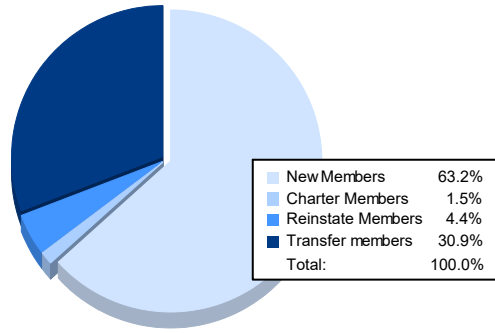

Year	New Clubs	Dropped Clubs	Gain/ Loss Clubs	New Members	Charter Members	Reinstate Members	Transfer Members	Total Member Added	Total Members Dropped	Gain/ Loss Members
2016-2017	0	0	0	140	0	4	19	163	173	-10
2017-2018	0	0	0	123	0	2	10	135	183	-48
2018-2019	0	0	0	101	2	0	19	122	191	-69
2019-2020	0	2	-2	98	0	3	4	105	196	-91
2020-2021	0	4	-4	43	1	3	21	68	272	-204
<b>Average</b>	<b>0</b>	<b>1</b>	<b>-1</b>	<b>101</b>	<b>1</b>	<b>2</b>	<b>15</b>	<b>119</b>	<b>203</b>	<b>-84</b>

### Membership Composition June 2021 Cumulative