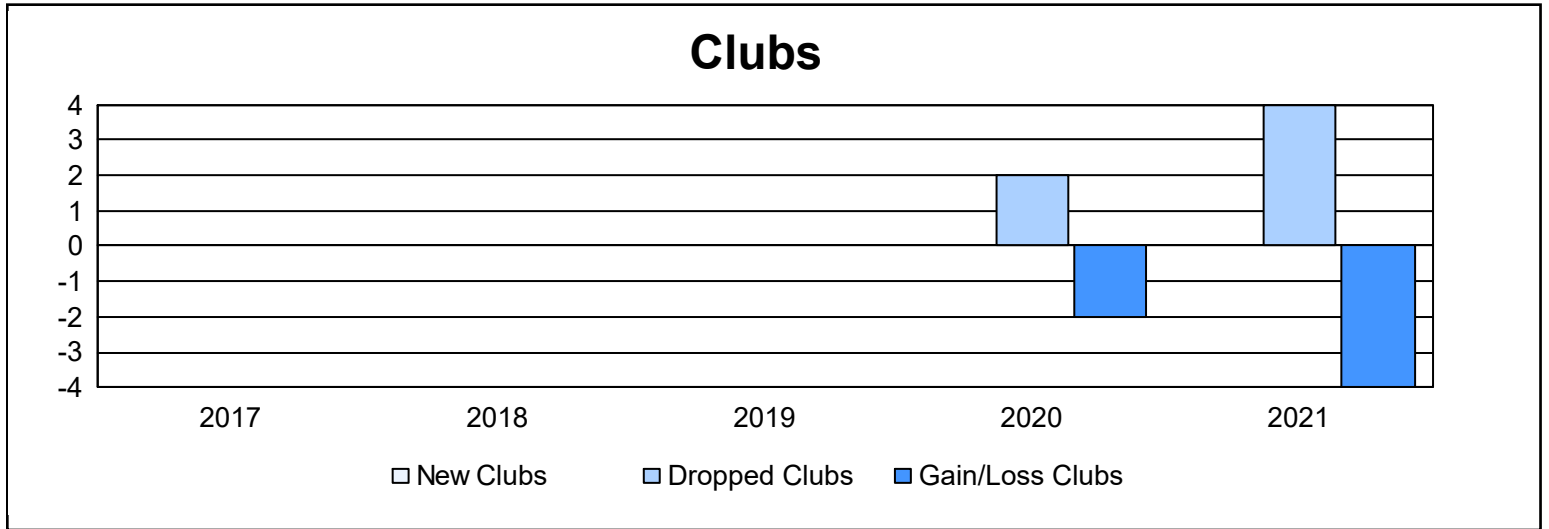

Year	New Clubs	Dropped Clubs	Gain/ Loss Clubs	New Members	Charter Members	Reinstate Members	Transfer Members	Total Member Added	Total Members Dropped	Gain/ Loss Members
2016-2017	0	0	0	140	0	4	19	163	173	-10
2017-2018	0	0	0	123	0	2	10	135	183	-48
2018-2019	0	0	0	101	2	0	19	122	191	-69
2019-2020	0	2	-2	98	0	3	4	105	196	-91
2020-2021	0	4	-4	43	1	3	21	68	272	-204
<b>Average</b>	<b>0</b>	<b>1</b>	<b>-1</b>	<b>101</b>	<b>1</b>	<b>2</b>	<b>15</b>	<b>119</b>	<b>203</b>	<b>-84</b>

### Membership Composition June 2021 Cumulative